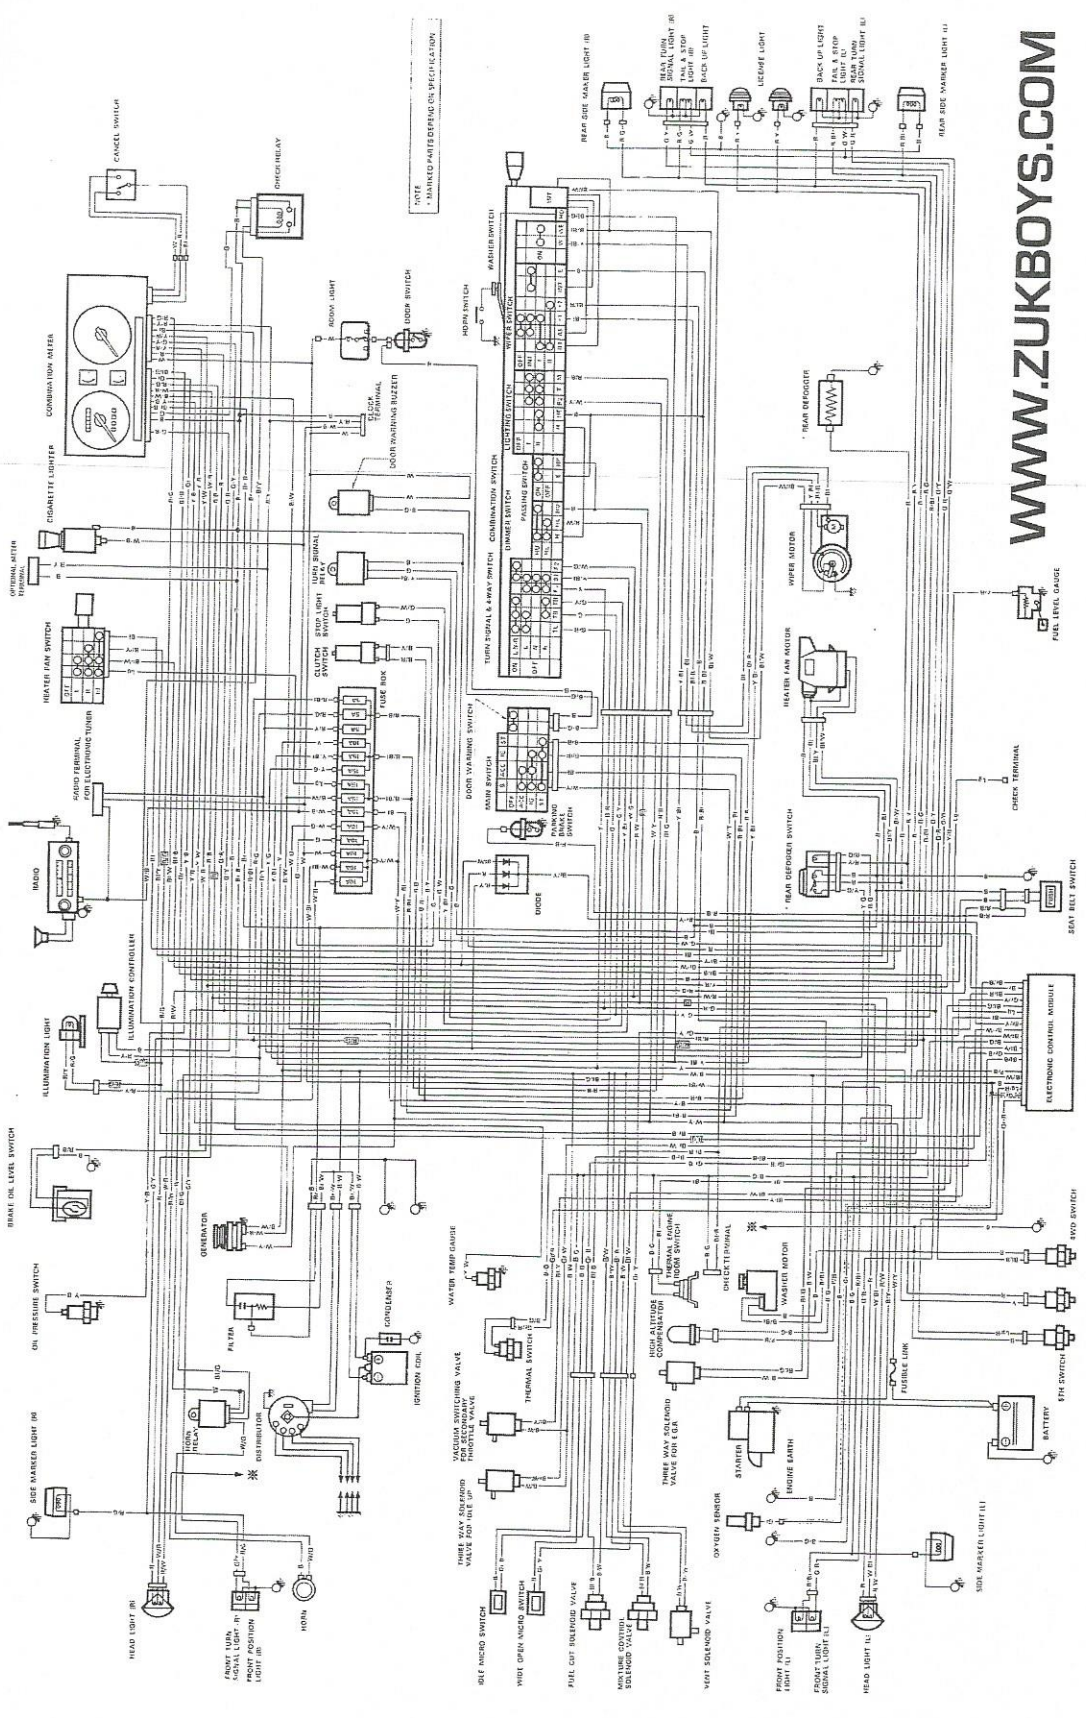

**WIRING DIAGRAM**  
[U.S.A. specification vehicle]

**WIRE COLOR**

- B : Black
- Bl : Blue
- G : Green
- Or : Orange
- R : Red
- W : White
- Y : Yellow
- B/Bl : Black with Blue tracer
- B/G : Black with Green tracer
- B/R : Black with Red tracer
- B/W : Black with White tracer
- B/Y : Black with Yellow tracer
- B/Bl : Blue with Black tracer
- B/R : Blue with Red tracer
- B/Y : Blue with Yellow tracer
- G/Bl : Green with Blue tracer
- G/R : Green with Red tracer
- G/W : Green with White tracer
- G/Y : Green with Yellow tracer
- R/Bl : Red with Black tracer
- R/G : Red with Green tracer
- R/W : Red with White tracer
- R/Y : Red with Yellow tracer
- W/Bl : White with Black tracer
- W/G : White with Green tracer
- W/R : White with Red tracer
- W/Y : White with Yellow tracer
- Y/Bl : Yellow with Black tracer
- Y/G : Yellow with Green tracer
- Y/R : Yellow with Red tracer
- Y/W : Yellow with White tracer